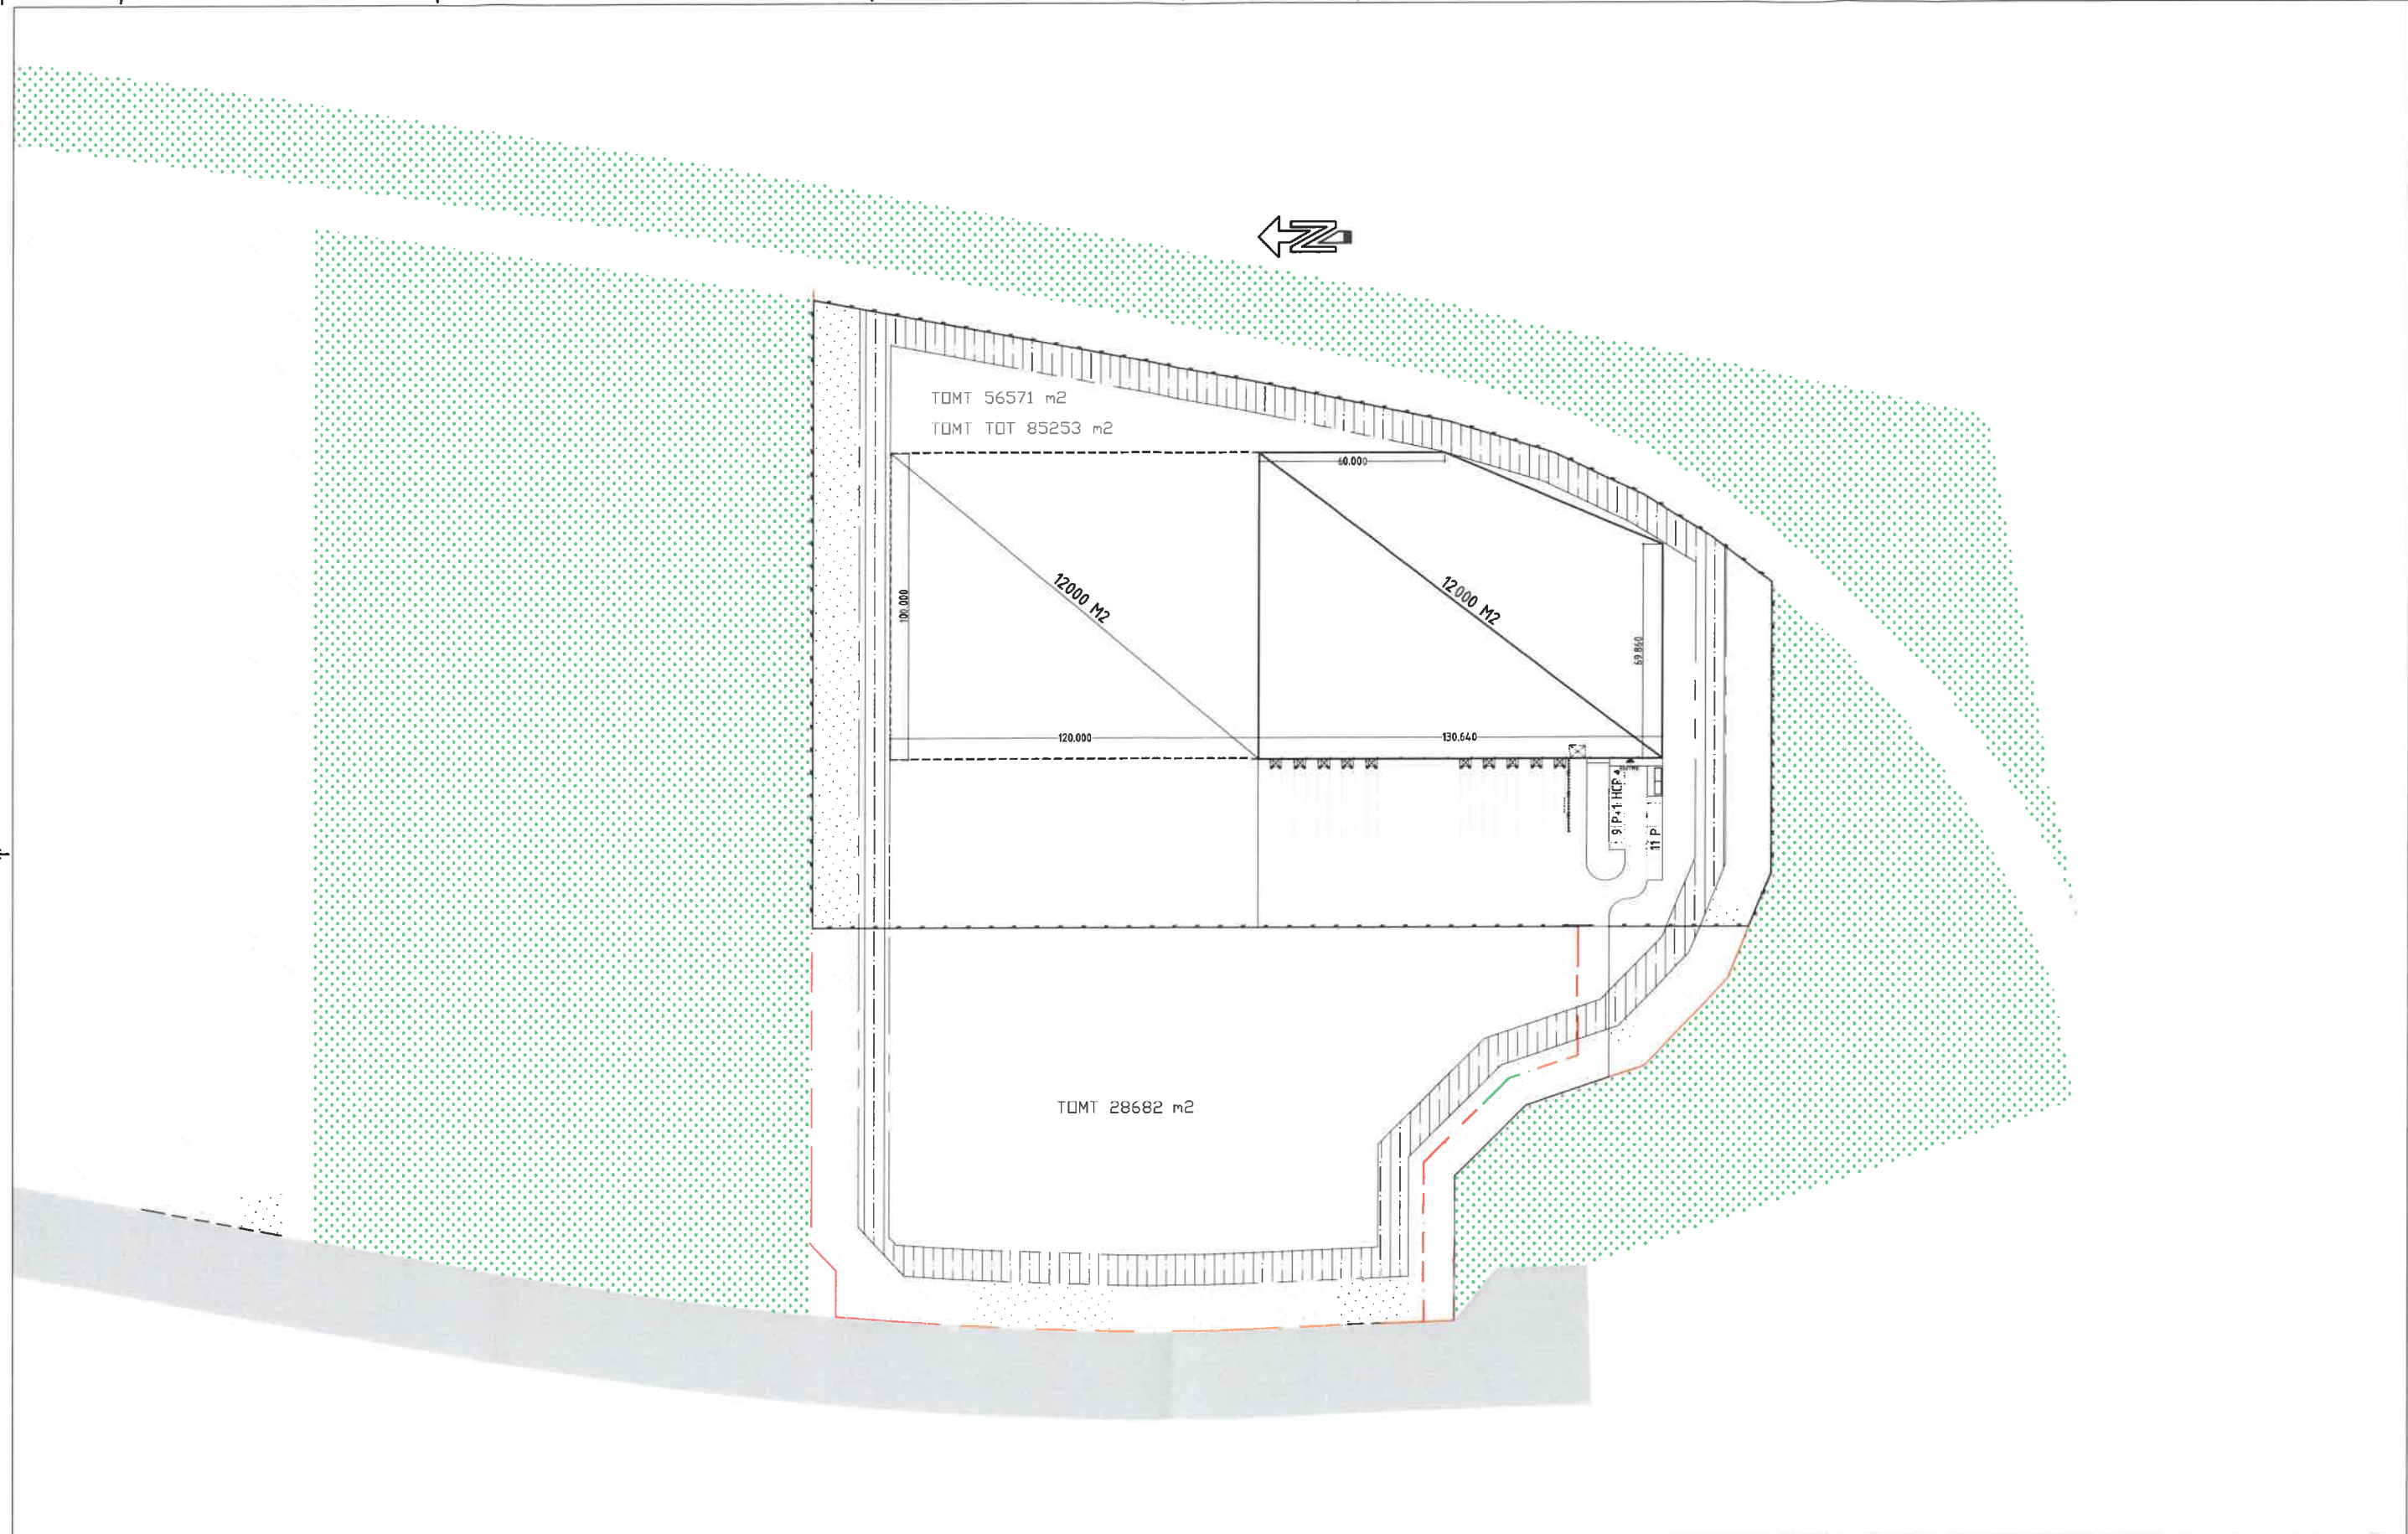

TRETORN
HELSINGBORG

SKISS 2021-09-07/ AP
SKALA 1:2000 (A3)

34

TRETORN
HELSINGBORG

SKISS 2021-09-07/ AP
SKALA 1:2000 (A3)

Handwritten signature